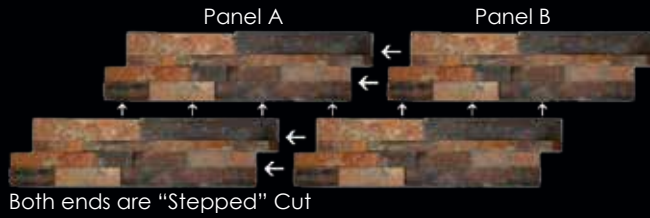

# NATURAL STONE LEDGER PANELS

**MS International, Inc.**

Premium Surfaces Since 1975

GENUINE STONE 

Natural Stone Ledger Panels are trimmed pieces of natural ledger stone affixed together to form modular panels, which allows streamlined installation of dry stacked ledge stone veneer. Natural stone veneer panels feature a unique joint design that becomes virtually undetectable after installation. We offer these panels in two styles: Natural stone ledger stepped panels and "L" ledger stepped panel corners for outside corner.

## Stepped Panels

Stepped Panels are designed to interlock together like puzzle pieces.  
Panel A will lock into Panel B and so on for seamless fit

GENUINE STONE 

## Ledger Stone Panels Colors

Sizes + 6x24 ◆ 6x18x6 Corner ■ 6x6x6 Corner

Amber Falls +◆

Arctic White +◆

California Gold +◆

Charcoal Rust +◆

Coal Canyon +◆

Cordoba Noche +◆

Sage Green +◆

Sierra Blue +◆

Golden White  
"L" Shaped Corner

Gold Rush  
Corner